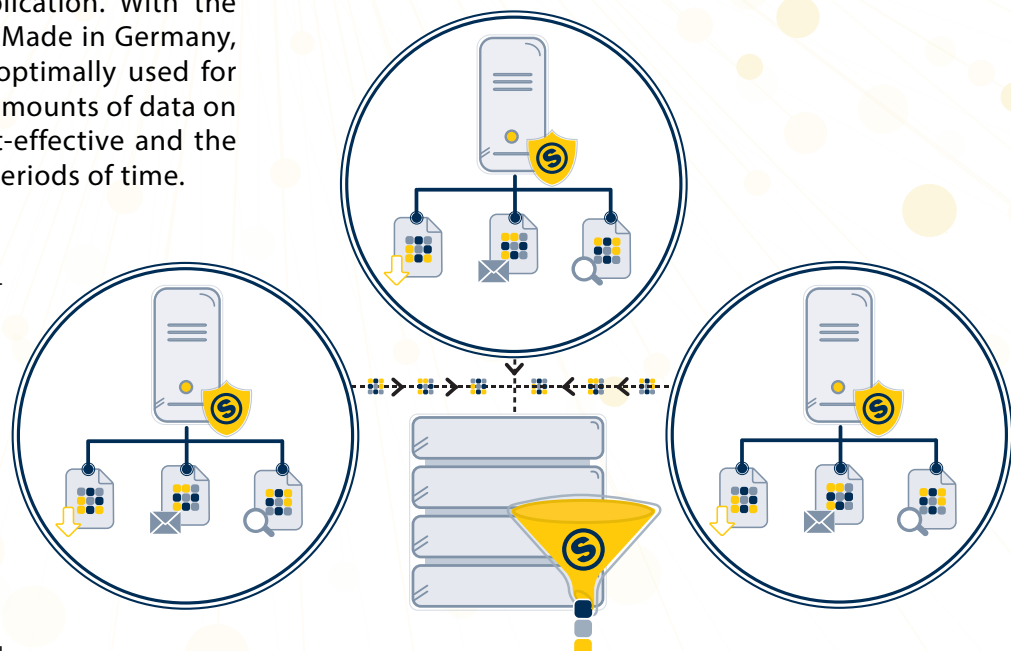

UNIFORM LOOK & FEEL FOR BACKUP AND RESTORE IN THE GUI / UI

Saving all data ...

The multiple certified backup solution proves itself every day ten thousand times in the backup and recovery of virtual machines as well as physical computers.

With the Multi-Hypervisor Support of SEP sesam users are absolutely free to choose their virtualization platform. Virtual machines can be started directly from the backup. SEP sesam is specialized in the granular recovery of data from Microsoft and Linux OS and protects the entire IT infrastructure.

NetApp snapshots are fully integrated into SEP sesam. Thus the backup and recovery processes can be automated. The Virtual File System Layer of the SEP sesam Restore Wizard provides instant access to Linux, Windows, NetApp, Exchange and SharePoint data - without restoring.

The SEP sesam disaster recovery solutions offer administrators a powerful and flexible tool to easily recover all systems on any hardware.

This significantly minimizes downtime after a server crash.

Si3 Deduplication and Replication

Global deduplication completely via backup, replication and client-side deduplication. With the patented Si3 inline deduplication, Made in Germany, any existing disk storage can be optimally used for data backup. The storage of large amounts of data on hard disks is thus particularly cost-effective and the backups can be stored for longer periods of time.

- Significant reduction in backup storage requirements for all back-up jobs
- Cross-site protection of systems
- Bandwidth-saving outsourcing of backup data
- „Direct-to-S3“ without going through on-premises storage for cost- and performance-optimized operations in AWS or to use SDS storage.